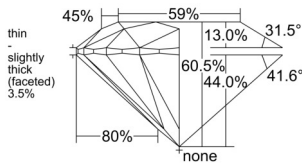

GIA®

FACSIMILE

GIA REPORT 6532969421

Verify this report at GIA.edu

GIA NATURAL DIAMOND DOSSIER®

December 19, 2025
GIA Report Number 6532969421
Shape and Cutting Style ..... Round Brilliant
Measurements ..... 3.67 - 3.70 x 2.23 mm

GRADING RESULTS

Carat Weight ..... 0.18 carat
Color Grade ..... D
Clarity Grade ..... Flawless
Cut Grade ..... Excellent

ADDITIONAL GRADING INFORMATION

Polish ..... Excellent
Symmetry ..... Excellent
Fluorescence ..... None
Clarity Characteristics ..... None
Inscription(s): GIA 6532969421

PROPORTIONS

GRADING SCALES

GIA COLOR SCALE	GIA CLARITY SCALE	GIA CUT SCALE	
D	FLAWLESS	EXCELLENT	
E	INTERNALLY FLAWLESS		
F		VVS₁	VERY GOOD
G	VVS₂		
H	VS₁	GOOD	
I	VS₂		
J	SI₁	FAIR	
K	SI₂		
L	I₁	POOR	
M	I₂		
N	I₃		
O			
P			
Q			
R			
S			
T			
U			
V			
W			
X			
Y			
Z