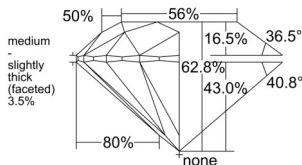

GIA®

FACSIMILE

GIA REPORT 6532983362

Verify this report at GIA.edu

GIA NATURAL DIAMOND DOSSIER®

November 17, 2025
GIA Report Number 6532983362
Shape and Cutting Style ..... Round Brilliant
Measurements ..... 4.57 - 4.60 x 2.88 mm

GRADING RESULTS

Carat Weight ..... 0.37 carat
Color Grade ..... D
Clarity Grade VS2
Cut Grade ..... Excellent

ADDITIONAL GRADING INFORMATION

Polish ..... Excellent
Symmetry ..... Excellent
Fluorescence ..... None
Clarity Characteristics..... Crystal, Feather, Needle, Cloud
Inscription(s): GIA 6532983362

PROPORTIONS

GRADING SCALES

GIA COLOR SCALE

COLORLESS	D
	E
	F
	G
	H
	I
	J
NEAR COLORLESS	K
	L
	M
FAIN	N
	O
	P
	Q
VERY LIGHT	R
	S
	T
	U
	V
	W
	X
	Y
LIGHT	Z

GIA CLARITY SCALE

FLAWLESS	INTERNAL FLAWLESS	
		FLAWLESS
VERY VERY SLIGHTLY INCLUDED	VVS₁	
	VVS₂	
VERY SLIGHTLY INCLUDED	VS₁	
	VS₂	
SLIGHTLY INCLUDED	SI₁	
	SI₂	
INCLUDED	I₁	
	I₂	
	I₃	

GIA CUT SCALE

EXCELLENT
VERY GOOD
GOOD
FAIR
POOR