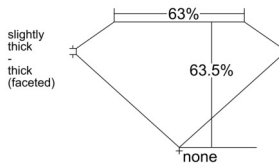

GIA®

FACSIMILE

GIA REPORT 6532992423

Verify this report at GIA.edu

GIA NATURAL DIAMOND DOSSIER®

November 13, 2025
GIA Report Number 6532992423
Shape and Cutting Style ..... Marquise Brilliant
Measurements ..... 8.83 x 4.65 x 2.95 mm

GRADING RESULTS

Carat Weight ..... 0.70 carat
Color Grade ..... E
Clarity Grade SI2

ADDITIONAL GRADING INFORMATION

Polish ..... Excellent
Symmetry ..... Very Good
Fluorescence ..... None
Clarity Characteristics ..... Cloud, Crystal
Inscription(s): GIA 6532992423

PROPORTIONS

Profile not to actual proportions

GRADING SCALES

GIA COLOR SCALE		GIA CLARITY SCALE	
COLORLESS	D	VERY VERY SLIGHTLY INCLUDED	FLAWLESS
	E		INTERNALLY FLAWLESS
	F		VVS₁
	G		VVS₂
	H		VS₁
	I		VS₂
	J		SI₁
	K		SI₂
	L		I₁
	M		I₂
NEAR COLORLESS	N	SLIGHTLY INCLUDED	I₃
	O		
	P		
	Q		
FAINT	R		
	S		
	T		
	U		
VERT LIGHT	V		
	W		
	X		
	Y		
LIGHT	Z