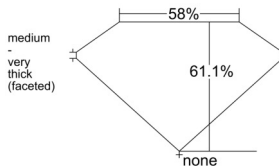

GIA®

FACSIMILE

GIA REPORT 6532992655

Verify this report at GIA.edu

GIA NATURAL DIAMOND DOSSIER®

November 13, 2025
GIA Report Number 6532992655
Shape and Cutting Style ..... Heart Brilliant
Measurements ..... 5.70 x 6.37 x 3.89 mm

GRADING RESULTS

Carat Weight ..... 0.81 carat
Color Grade ..... F
Clarity Grade VVS2

ADDITIONAL GRADING INFORMATION

Polish ..... Excellent
Symmetry ..... Very Good
Fluorescence ..... None
Clarity Characteristics ..... Needle, Pinpoint, Cloud
Inscription(s): GIA 6532992655

PROPORTIONS

Profile not to actual proportions

GRADING SCALES

GIA COLOR SCALE		GIA CLARITY SCALE			
COLORLESS	D	VERY VERY SLIGHTLY INCLUDED	FLAWLESS		
	E		INTERNALLY FLAWLESS		
	F	VERY SLIGHTLY INCLUDED	VVS₁		
	G		VVS₂		
	H		VS₁		
	NEAR COLORLESS	I	SLIGHTLY INCLUDED	VS₂	
		J		SI₁	
		FAINT	K	INCLUDED	SI₂
			L		I₁
			M		I₂
VERT LIGHT	N	LIGHT	I₃		
	O				
	P				
	Q				
	R