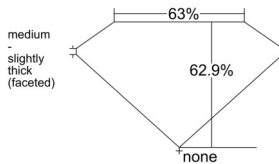

GIA®

FACSIMILE

GIA REPORT 6532993612

Verify this report at GIA.edu

GIA NATURAL DIAMOND DOSSIER®

November 12, 2025
GIA Report Number 6532993612
Shape and Cutting Style ..... Oval Brilliant
Measurements ..... 6.60 x 4.54 x 2.85 mm

GRADING RESULTS

Carat Weight ..... 0.54 carat
Color Grade ..... E
Clarity Grade VS1

ADDITIONAL GRADING INFORMATION

Polish ..... Excellent
Symmetry ..... Very Good
Fluorescence ..... None
Clarity Characteristics..... Crystal, Needle, Feather, Pinpoint
Inscription(s): GIA 6532993612

PROPORTIONS

Profile not to actual proportions

GRADING SCALES

GIA COLOR SCALE		GIA CLARITY SCALE			
COLORLESS	D	VERY VERY SLIGHTLY INCLUDED	FLAWLESS		
	E		INTERNALLY FLAWLESS		
	F	VERY SLIGHTLY INCLUDED	VS₁		
	G		VS₂		
	H		VS₁		
	NEAR COLORLESS	I	SLIGHTLY INCLUDED	SI₁	
		J		SI₂	
		FAINT	K	INCLUDED	I₁
			L		I₂
			M		I₃
VERT LIGHT	N				
	O				
	P				
	Q				
	R				
	S				
	T				
LIGHT	U				
	V				
	W				
	X				
Y					
Z