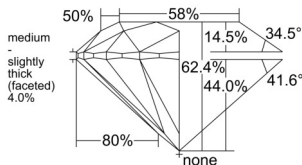

GIA®

FACSIMILE

GIA REPORT 6532995340

Verify this report at GIA.edu

GIA NATURAL DIAMOND DOSSIER®

November 13, 2025
GIA Report Number 6532995340
Shape and Cutting Style ..... Round Brilliant
Measurements ..... 4.27 - 4.30 x 2.68 mm

GRADING RESULTS

Carat Weight ..... 0.30 carat
Color Grade ..... K
Clarity Grade VS1
Cut Grade ..... Excellent

ADDITIONAL GRADING INFORMATION

Polish ..... Excellent
Symmetry ..... Excellent
Fluorescence ..... Faint
Clarity Characteristics ..... Indented Natural, Pinpoint
Inspection(s): GIA 6532995340

PROPORTIONS

Profile to actual proportions