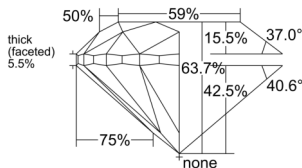

GIA®

FACSIMILE

GIA REPORT 6532996425

Verify this report at GIA.edu

GIA NATURAL DIAMOND DOSSIER®

November 13, 2025
GIA Report Number 6532996425
Shape and Cutting Style ..... Round Brilliant
Measurements ..... 5.53 - 5.56 x 3.53 mm

GRADING RESULTS

Carat Weight ..... 0.70 carat
Color Grade ..... H
Clarity Grade VS1
Cut Grade ..... Very Good

ADDITIONAL GRADING INFORMATION

Polish ..... Excellent
Symmetry ..... Very Good
Fluorescence ..... None
Clarity Characteristics..... Crystal, Needle, Cloud, Pinpoint
Inscription(s): GIA 6532996425

PROPORTIONS

Profile to actual proportions

GRADING SCALES

GIA COLOR SCALE

COLORLESS	D
	E
	F
	G
	H
	I
	J
NEAR COLORLESS	K
	L
Faint	M
	N
	O
	P
	Q
	R
	S
	T
	U
	V
	W
	X
	Y
Light	Z

GIA CLARITY SCALE

FLAWLESS	VERY VERY SLIGHTLY INCLUDED	VS₁	
			VS₂
INTERNALLY FLAWLESS	SLIGHTLY INCLUDED	SI₁	
		SI₂	
VERY SLIGHTLY INCLUDED	INCLUDED	I₁	
		I₂	
		I₃	

GIA CUT SCALE

EXCELLENT
VERY GOOD
GOOD
FAIR
POOR