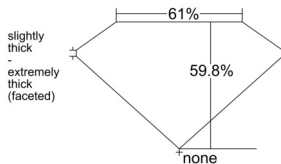

GIA®

FACSIMILE

GIA REPORT 6532997386

Verify this report at GIA.edu

GIA NATURAL DIAMOND DOSSIER®

November 17, 2025
GIA Report Number 6532997386
Shape and Cutting Style ..... Marquise Brilliant
Measurements ..... 8.13 x 3.41 x 2.04 mm

GRADING RESULTS

Carat Weight ..... 0.34 carat
Color Grade ..... D
Clarity Grade SI2

ADDITIONAL GRADING INFORMATION

Polish ..... Excellent
Symmetry ..... Very Good
Fluorescence ..... None
Clarity Characteristics ..... Cloud
Inscription(s): GIA 6532997386

PROPORTIONS

Profile not to actual proportions

GRADING SCALES

GIA COLOR SCALE		GIA CLARITY SCALE			
COLORLESS	D	VERY VERY SLIGHTLY INCLUDED	FLAWLESS		
	E		INTERNALLY FLAWLESS		
	F	VERY SLIGHTLY INCLUDED	VVS₁		
	G		VVS₂		
	H		VS₁		
	NEAR COLORLESS	I	SLIGHTLY INCLUDED	VS₂	
		J		SI₁	
		FAINT	K	INCLUDED	SI₂
			L		I₁
			M		I₂
VERT LIGHT	N	LIGHT	I₃		
	O				
	P				
	Q				
	R				
	S				
	T				
	U				
	V				
	W				
	X				
	Y				
	Z