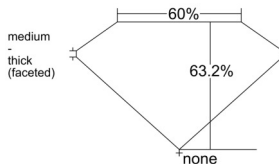

GIA®

FACSIMILE

GIA REPORT 6535000576

Verify this report at GIA.edu

GIA NATURAL DIAMOND DOSSIER®

August 01, 2025
GIA Report Number 6535000576
Shape and Cutting Style ..... Oval Brilliant
Measurements ..... 6.77 x 5.02 x 3.18 mm

GRADING RESULTS

Carat Weight ..... 0.70 carat
Color Grade ..... D
Clarity Grade SI1

ADDITIONAL GRADING INFORMATION

Polish ..... Excellent
Symmetry ..... Very Good
Fluorescence ..... Medium Blue
Clarity Characteristics ..... Cloud
Inscription(s): GIA 6535000576

PROPORTIONS

Profile not to actual proportions

GRADING SCALES

GIA COLOR SCALE		GIA CLARITY SCALE	
COLORLESS	D	VERY VERY SLIGHTLY INCLUDED	FLAWLESS
	E		INTERNALLY FLAWLESS
	F		VVS₁
	G		VVS₂
	H		VS₁
	I		VS₂
	J		SI₁
	K		SI₂
	L		I₁
	M		I₂
NEAR COLORLESS	N	SLIGHTLY INCLUDED	I₃
	O		
	P		
	Q		
FAINT	R	INCLUDED	
	S		
	T		
	U		
VERT LIGHT	V		
	W		
	X		
	Y		
LIGHT	Z