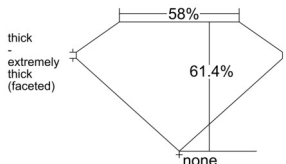

GIA®

FACSIMILE

GIA REPORT 6535034113

Verify this report at GIA.edu

GIA NATURAL DIAMOND DOSSIER®

August 07, 2025
GIA Report Number 6535034113
Shape and Cutting Style ..... Heart Brilliant
Measurements ..... 5.60 x 6.60 x 4.05 mm

GRADING RESULTS

Carat Weight ..... 0.90 carat
Color Grade ..... J
Clarity Grade VS2

ADDITIONAL GRADING INFORMATION

Polish ..... Excellent
Symmetry ..... Very Good
Fluorescence ..... None
Clarity Characteristics..... Cloud, Crystal
Inscription(s): GIA 6535034113

PROPORTIONS

Profile not to actual proportions

GRADING SCALES

GIA COLOR SCALE		GIA CLARITY SCALE			
COLORLESS	D	VERY VERY SLIGHTLY INCLUDED	FLAWLESS		
	E		INTERNALLY FLAWLESS		
	F	VERY SLIGHTLY INCLUDED	VVS₁		
	G		VVS₂		
	H		VS₁		
	NEAR COLORLESS	I	SLIGHTLY INCLUDED	VS₂	
		J		SI₁	
		FAINT	K	INCLUDED	SI₂
			L		I₁
			M		I₂
VERT LIGHT	N	LIGHT	I₃		
	O				
	P				
	Q				
	R