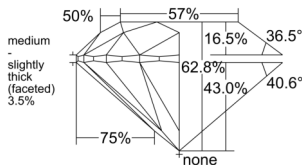

GIA®

FACSIMILE

GIA REPORT 6535038879

Verify this report at GIA.edu

GIA NATURAL DIAMOND DOSSIER®

August 26, 2025
GIA Report Number 6535038879
Shape and Cutting Style ..... Round Brilliant
Measurements ..... 5.58 - 5.65 x 3.53 mm

GRADING RESULTS

Carat Weight ..... 0.70 carat
Color Grade ..... G
Clarity Grade VS1
Cut Grade ..... Excellent

ADDITIONAL GRADING INFORMATION

Polish ..... Excellent
Symmetry ..... Very Good
Fluorescence ..... None
Clarity Characteristics..... Crystal, Cloud, Pinpoint
Inscription(s): GIA 6535038879

PROPORTIONS

GRADING SCALES

GIA COLOR SCALE	GIA CLARITY SCALE	GIA CUT SCALE	
D	FLAWLESS	EXCELLENT	
E	INTERNALLY FLAWLESS		
F		VVS₁	VERY GOOD
G	VVS₂		
H	VS₁	GOOD	
I	VS₂		
J	SI₁	FAIR	
K	SI₂		
L	I₁	POOR	
M	I₂		
N	I₃		
O			
P			
Q			
R			
S			
T			
U			
V			
W			
X			
Y			
Z