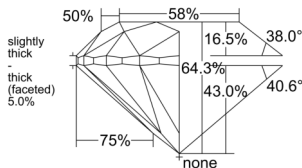

GIA®

FACSIMILE

GIA REPORT 6535055538

Verify this report at GIA.edu

GIA NATURAL DIAMOND DOSSIER®

August 29, 2025
GIA Report Number 6535055538
Shape and Cutting Style ..... Round Brilliant
Measurements ..... 5.96 - 6.04 x 3.86 mm

GRADING RESULTS

Carat Weight ..... 0.90 carat
Color Grade ..... J
Clarity Grade VS1
Cut Grade ..... Very Good

ADDITIONAL GRADING INFORMATION

Polish ..... Excellent
Symmetry ..... Very Good
Fluorescence ..... Strong Blue
Clarity Characteristics ..... Crystal, Pinpoint
Inscription(s): GIA 6535055538

PROPORTIONS

Profile to actual proportions