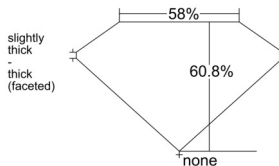

GIA®

FACSIMILE

GIA REPORT 6535056078

Verify this report at GIA.edu

GIA NATURAL DIAMOND DOSSIER®

August 07, 2025
GIA Report Number 6535056078
Shape and Cutting Style ..... Pear Brilliant
Measurements ..... 6.78 x 4.16 x 2.53 mm

GRADING RESULTS

Carat Weight ..... 0.41 carat
Color Grade ..... E
Clarity Grade VS1

ADDITIONAL GRADING INFORMATION

Polish ..... Very Good
Symmetry ..... Very Good
Fluorescence ..... Medium Blue
Clarity Characteristics ..... Crystal
Inscription(s): GIA 6535056078

PROPORTIONS

Profile not to actual proportions

GRADING SCALES

GIA COLOR SCALE		GIA CLARITY SCALE			
COLORLESS	D	VERY VERY SLIGHTLY INCLUDED	FLAWLESS		
	E		INTERNALLY FLAWLESS		
	F	VERY SLIGHTLY INCLUDED	VS₁		
	G		VS₂		
	H		VS₁		
	NEAR COLORLESS	I	SLIGHTLY INCLUDED	SI₁	
		J		SI₂	
		FAINT	K	INCLUDED	I₁
			L		I₂
			M		I₃
VERT LIGHT	N		LIGHT		
	O				
	P				
	Q				
	R