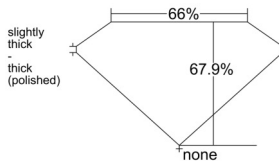

GIA®

FACSIMILE

GIA REPORT 6535057872

Verify this report at GIA.edu

GIA NATURAL DIAMOND DOSSIER®

August 07, 2025
GIA Report Number 6535057872
Shape and Cutting Style ..... Emerald Cut
Measurements ..... 4.43 x 3.22 x 2.19 mm

GRADING RESULTS

Carat Weight ..... 0.31 carat
Color Grade ..... H
Clarity Grade VVS1

ADDITIONAL GRADING INFORMATION

Polish ..... Excellent
Symmetry ..... Excellent
Fluorescence ..... Faint
Clarity Characteristics ..... Pinpoint
Inscription(s): GIA 6535057872

PROPORTIONS

Profile not to actual proportions

GRADING SCALES

GIA COLOR SCALE		GIA CLARITY SCALE			
COLORLESS	D	VERY VERY SLIGHTLY INCLUDED	FLAWLESS		
	E		INTERNALLY FLAWLESS		
	F	VERY SLIGHTLY INCLUDED	VVS₁		
	G		VVS₂		
	H		VS₁		
	NEAR COLORLESS	I	SLIGHTLY INCLUDED	VS₂	
		J		SI₁	
		FAINT	K	INCLUDED	SI₂
			L		I₁
			M		I₂
VERT LIGHT	N		INCLUDED	I₃	
	O				
	P				
	Q				
	LIGHT		R		
		S			
		T			
	U				
	V				
	W				
	X				
	Y				
	Z