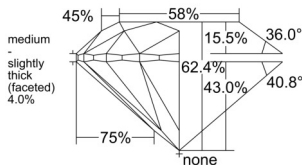

GIA®

FACSIMILE

GIA REPORT 6535065419

Verify this report at GIA.edu

GIA NATURAL DIAMOND DOSSIER®

September 01, 2025
GIA Report Number 6535065419
Shape and Cutting Style ..... Round Brilliant
Measurements ..... 5.61 - 5.65 x 3.51 mm

GRADING RESULTS

Carat Weight ..... 0.70 carat
Color Grade I
Clarity Grade VS1
Cut Grade ..... Excellent

ADDITIONAL GRADING INFORMATION

Polish ..... Excellent
Symmetry ..... Excellent
Fluorescence ..... None
Clarity Characteristics ..... Crystal, Needle
Inscription(s): GIA 6535065419

PROPORTIONS

Profile to actual proportions

GRADING SCALES

GIA COLOR SCALE	GIA CLARITY SCALE	GIA CUT SCALE	
D	FLAWLESS	EXCELLENT	
E	INTERNALLY FLAWLESS		
F		VVS₁	VERY GOOD
G	VVS₂		
H	VS₁	GOOD	
I	VS₂		
J	SI₁	FAIR	
K	SI₂		
L	I₁	POOR	
M	I₂		
N	I₃		
O			
P			
Q			
R			
S			
T			
U			
V			
W			
X			
Y			
Z