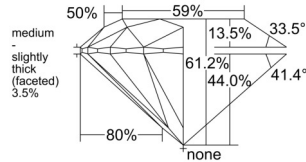

GIA®

FACSIMILE

GIA REPORT 6535074471

Verify this report at GIA.edu

GIA NATURAL DIAMOND DOSSIER®

August 16, 2025
GIA Report Number 6535074471
Shape and Cutting Style ..... Round Brilliant
Measurements ..... 5.76 - 5.79 x 3.54 mm

GRADING RESULTS

Carat Weight ..... 0.72 carat
Color Grade ..... H
Clarity Grade VVS1
Cut Grade ..... Excellent

ADDITIONAL GRADING INFORMATION

Polish ..... Excellent
Symmetry ..... Excellent
Fluorescence ..... Faint
Clarity Characteristics ..... Pinpoint
Inscription(s): GIA 6535074471

PROPORTIONS

Profile to actual proportions

GRADING SCALES

GIA COLOR SCALE	GIA CLARITY SCALE	GIA CUT SCALE	
D	FLAWLESS	EXCELLENT	
E	INTERNALLY FLAWLESS		
F		VVS₁	VERY GOOD
G	VVS₂		
H	VS₁	GOOD	
I	VS₂		
J	SI₁	FAIR	
K	SI₂		
L	I₁	POOR	
M	I₂		
N	I₃		
O			
P			
Q			
R			
S			
T			
U			
V			
W			
X			
Y			
Z