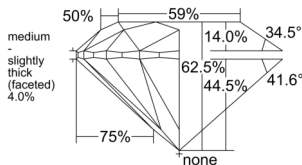

GIA®

FACSIMILE

GIA NATURAL DIAMOND DOSSIER®

August 11, 2025
GIA Report Number 6535074541
Shape and Cutting Style ..... Round Brilliant
Measurements ..... 5.15 - 5.17 x 3.22 mm

GRADING RESULTS

Carat Weight ..... 0.53 carat
Color Grade ..... E
Clarity Grade S11
Cut Grade ..... Excellent

ADDITIONAL GRADING INFORMATION

Polish ..... Excellent
Symmetry ..... Excellent
Fluorescence ..... Medium Yellow
Clarity Characteristics..... Crystal, Cloud, Feather
Inspection(s): GIA 6535074541

GIA REPORT 6535074541

Verify this report at GIA.edu

PROPORTIONS

Profile to actual proportions