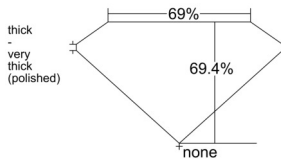

GIA®

FACSIMILE

GIA REPORT 6535077786

Verify this report at GIA.edu

GIA NATURAL DIAMOND DOSSIER®

August 09, 2025
GIA Report Number 6535077786
Shape and Cutting Style ..... Emerald Cut
Measurements ..... 5.11 x 3.73 x 2.59 mm

GRADING RESULTS

Carat Weight ..... 0.50 carat
Color Grade ..... E
Clarity Grade VS2

ADDITIONAL GRADING INFORMATION

Polish ..... Excellent
Symmetry ..... Very Good
Fluorescence ..... None
Clarity Characteristics ..... Crystal
Inscription(s): GIA 6535077786

PROPORTIONS

Profile not to actual proportions

GRADING SCALES

GIA COLOR SCALE		GIA CLARITY SCALE			
COLORLESS	D	VERY VERY SLIGHTLY INCLUDED	FLAWLESS		
	E		INTERNALLY FLAWLESS		
	F	VERY SLIGHTLY INCLUDED	VVS₁		
	G		VVS₂		
	H		VS₁		
	NEAR COLORLESS	I	SLIGHTLY INCLUDED	VS₂	
		J		SI₁	
		FAINT	K	INCLUDED	SI₂
			L		I₁
			M		I₂
N			I₃		
VERT LIGHT	O	LIGHT			
	P				
	Q				
	R				
	S				
	T				
LIGHT	U				
	V				
	W				
	X				
Y					
Z