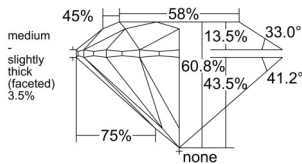

GIA®

FACSIMILE

GIA REPORT 6535078047

Verify this report at GIA.edu

GIA NATURAL DIAMOND DOSSIER®

August 08, 2025
GIA Report Number 6535078047
Shape and Cutting Style ..... Round Brilliant
Measurements ..... 3.67 - 3.69 x 2.24 mm

GRADING RESULTS

Carat Weight ..... 0.18 carat
Color Grade ..... G
Clarity Grade S11
Cut Grade ..... Excellent

ADDITIONAL GRADING INFORMATION

Polish ..... Excellent
Symmetry ..... Excellent
Fluorescence ..... None
Clarity Characteristics ..... Cloud, Feather
Inscription(s): GIA 6535078047

PROPORTIONS

Profile to actual proportions

GRADING SCALES

GIA COLOR SCALE	GIA CLARITY SCALE	GIA CUT SCALE	
D	FLAWLESS	EXCELLENT	
E	INTERNALLY FLAWLESS		
F		VVS₁	VERY GOOD
G	VVS₂		
H	VS₁	GOOD	
I	VS₂		
J	S1₁	FAIR	
K	S1₂		
L	I₁	POOR	
M	I₂		
N	I₃		
O			
P			
Q			
R			
S			
T			
U			
V			
W			
X			
Y			
Z