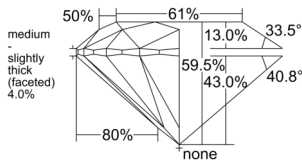

GIA®

FACSIMILE

GIA REPORT 6535111590

Verify this report at GIA.edu

GIA NATURAL DIAMOND DOSSIER®

August 13, 2025
GIA Report Number 6535111590
Shape and Cutting Style ..... Round Brilliant
Measurements ..... 5.88 - 5.90 x 3.51 mm

GRADING RESULTS

Carat Weight ..... 0.75 carat
Color Grade ..... G
Clarity Grade VS1
Cut Grade ..... Excellent

ADDITIONAL GRADING INFORMATION

Polish ..... Excellent
Symmetry ..... Excellent
Fluorescence ..... None
Clarity Characteristics..... Cloud, Needle, Pinpoint
Inscription(s): GIA 6535111590

PROPORTIONS

Profile to actual proportions

GRADING SCALES

GIA COLOR SCALE	GIA CLARITY SCALE	GIA CUT SCALE	
D	FLAWLESS	EXCELLENT	
E	INTERNALLY FLAWLESS		
F		VVS₁	VERY GOOD
G	VVS₂		
H	VS₁	GOOD	
I	VS₂		
J	SI₁	FAIR	
K	SI₂		
L	I₁	POOR	
M			
N			
O	I₂		
P			
Q			
R	I₃		
S			
T			
U			
V			
W			
X			
Y			
Z