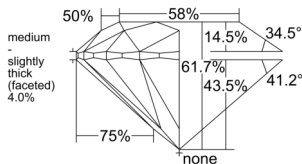

GIA®

FACSIMILE

GIA REPORT 6535115024

Verify this report at GIA.edu

GIA NATURAL DIAMOND DOSSIER®

August 13, 2025
GIA Report Number 6535115024
Shape and Cutting Style ..... Round Brilliant
Measurements ..... 5.15 - 5.17 x 3.19 mm

GRADING RESULTS

Carat Weight ..... 0.52 carat
Color Grade ..... F
Clarity Grade VVS1
Cut Grade ..... Excellent

ADDITIONAL GRADING INFORMATION

Polish ..... Excellent
Symmetry ..... Excellent
Fluorescence ..... None
Clarity Characteristics ..... Pinpoint, Feather
Inscription(s): GIA 6535115024

PROPORTIONS

Profile to actual proportions