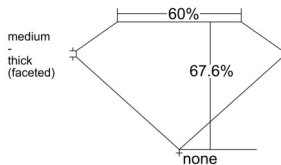

GIA®

FACSIMILE

GIA REPORT 6535115785

Verify this report at GIA.edu

GIA NATURAL DIAMOND DOSSIER®

August 12, 2025
GIA Report Number 6535115785
Shape and Cutting Style ..... Cushion Modified Brilliant
Measurements ..... 4.96 x 4.58 x 3.09 mm

GRADING RESULTS

Carat Weight ..... 0.61 carat
Color Grade ..... E
Clarity Grade VS1

ADDITIONAL GRADING INFORMATION

Polish ..... Excellent
Symmetry ..... Excellent
Fluorescence ..... None
Clarity Characteristics ..... Crystal, Pinpoint
Inscription(s): GIA 6535115785

PROPORTIONS

Profile not to actual proportions

GRADING SCALES

GIA COLOR SCALE		GIA CLARITY SCALE	
COLORLESS	D	VERY VERY SLIGHTLY INCLUDED	FLAWLESS
	E		INTERNALLY FLAWLESS
	F		VVS₁
	G		VVS₂
	H		VS₁
	I		VS₂
	J		SI₁
	K		SI₂
	L		I₁
	M		I₂
NEAR COLORLESS	N	SLIGHTLY INCLUDED	I₃
	O		
	P		
	Q		
FAINT	R		
	S		
	T		
	U		
VERT LIGHT	V		
	W		
	X		
	Y		
LIGHT	Z