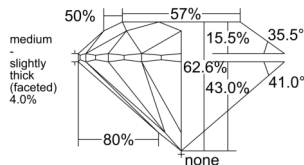

GIA®

FACSIMILE

GIA REPORT 6535115990

Verify this report at GIA.edu

GIA NATURAL DIAMOND DOSSIER®

August 13, 2025
GIA Report Number 6535115990
Shape and Cutting Style ..... Round Brilliant
Measurements ..... 5.46 - 5.48 x 3.42 mm

GRADING RESULTS

Carat Weight ..... 0.63 carat
Color Grade ..... F
Clarity Grade VVS1
Cut Grade ..... Excellent

ADDITIONAL GRADING INFORMATION

Polish ..... Excellent
Symmetry ..... Excellent
Fluorescence ..... Faint
Clarity Characteristics ..... Pinpoint
Inscription(s): GIA 6535115990

PROPORTIONS

GRADING SCALES

GIA COLOR SCALE

COLORLESS	D
	E
	F
	G
	H
	I
	J
NEAR COLORLESS	K
	L
	M
	N
	O
	P
	Q
	R
	S
	T
	U
	V
	W
	X
	Y
LIGHT	Z

GIA CLARITY SCALE

FLAWLESS	INTERNAL FLAWLESS	
		EXCELLENT
VERY VERY SLIGHTLY INCLUDED	VVS₁	VERY GOOD
VERY SLIGHTLY INCLUDED	VVS₂	
SLIGHTLY INCLUDED	VS₁	GOOD
	VS₂	
INCLUDED	SI₁	FAIR
	SI₂	
INCLUDED	I₁	POOR
	I₂	
	I₃