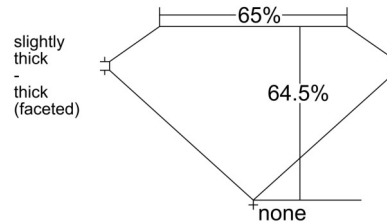

PROPORTIONS

Profile not to actual proportions