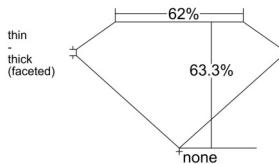

GIA®

FACSIMILE

GIA REPORT 6535139418

Verify this report at GIA.edu

GIA NATURAL DIAMOND DOSSIER®

August 14, 2025
GIA Report Number 6535139418
Shape and Cutting Style ..... Pear Brilliant
Measurements ..... 5.67 x 3.79 x 2.40 mm

GRADING RESULTS

Carat Weight ..... 0.30 carat
Color Grade ..... E
Clarity Grade VVS2

ADDITIONAL GRADING INFORMATION

Polish ..... Excellent
Symmetry ..... Excellent
Fluorescence ..... Faint
Clarity Characteristics ..... Needle, Pinpoint
Inscription(s): GIA 6535139418

PROPORTIONS

Profile not to actual proportions

GRADING SCALES

GIA COLOR SCALE		GIA CLARITY SCALE			
COLORLESS	D	VERY VERY SLIGHTLY INCLUDED	FLAWLESS		
	E		INTERNALLY FLAWLESS		
	F	VERY SLIGHTLY INCLUDED	VVS₁		
	G		VVS₂		
	H		VS₁		
	NEAR COLORLESS	I	SLIGHTLY INCLUDED	VS₂	
		J		SI₁	
		FAINT	K	INCLUDED	SI₂
			L		I₁
			M		I₂
VERT LIGHT	N	LIGHT	I₃		
	O				
	P				
	Q				
	R				
	S				
	T				
LIGHT	U				
	V				
	W				
	X				
Y					
Z