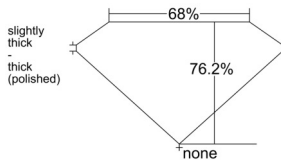

GIA®

FACSIMILE

GIA REPORT 6535157292

Verify this report at GIA.edu

GIA NATURAL DIAMOND DOSSIER®

August 19, 2025
GIA Report Number 6535157292
Shape and Cutting Style ..... Square Modified Brilliant
Measurements ..... 4.23 x 4.21 x 3.21 mm

GRADING RESULTS

Carat Weight ..... 0.52 carat
Color Grade I
Clarity Grade S11

ADDITIONAL GRADING INFORMATION

Polish ..... Very Good
Symmetry ..... Very Good
Fluorescence ..... None
Clarity Characteristics ..... Cloud
Inscription(s): GIA 6535157292

PROPORTIONS

Profile not to actual proportions

GRADING SCALES

GIA COLOR SCALE		GIA CLARITY SCALE	
COLORLESS	D	VERY VERY SLIGHTLY INCLUDED	FLAWLESS
	E		INTERNALLY FLAWLESS
	F		VVS₁
	G		VVS₂
	H		VS₁
	I		VS₂
	J		S1₁
	K		S1₂
	L		I₁
	M		I₂
NEAR COLORLESS	N	SLIGHTLY INCLUDED	I₃
	O		
	P		
	Q		
FAINT	R		
	S		
	T		
	U		
VERT LIGHT	V		
	W		
	X		
	Y		
LIGHT	Z