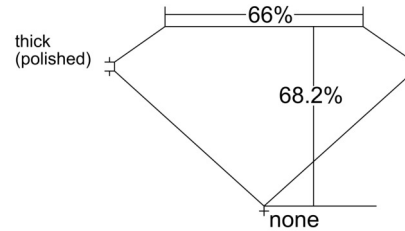

GIA NATURAL DIAMOND GRADING REPORT

August 23, 2025
 GIA Report Number 6535162357
 Shape and Cutting Style Emerald Cut
 Measurements 7.48 x 5.40 x 3.68 mm

GRADING RESULTS

Carat Weight 1.50 carat
 Color Grade I
 Clarity Grade VS1

Profile not to actual proportions

CLARITY CHARACTERISTICS

KEY TO SYMBOLS*

- Cloud
- Pinpoint

GRADING SCALES

GIA COLOR SCALE		GIA CLARITY SCALE	
COLOURLESS	D	VERY VERY SLIGHTLY INCLUDED	FLAWLESS
	E		INTERNALLY FLAWLESS
	F		VVS ₁
NEAR COLOURLESS	G	VERY SLIGHTLY INCLUDED	VVS ₂
	H		VS ₁
	I		VS ₂
FANT	J	SLIGHTLY INCLUDED	SI ₁
	K		SI ₂
	L		I ₁
VERY LIGHT	M	INCLUDED	I ₂
	N		I ₃
	O		
LIGHT	P		
	Q		
	R		
	S		
	T		
	U		
	V		
W			
X			
Y			
Z			

* Red symbols denote internal characteristics (inclusions). Green or black symbols denote external characteristics (blemishes). Diagram is an approximate representation of the diamond, and symbols shown indicate type, position, and approximate size of clarity characteristics. All clarity characteristics may not be shown. Details of finish are not shown.