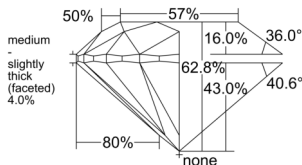

GIA®

FACSIMILE

GIA REPORT 6535172518

Verify this report at GIA.edu

GIA NATURAL DIAMOND DOSSIER®

August 20, 2025
GIA Report Number 6535172518
Shape and Cutting Style ..... Round Brilliant
Measurements ..... 5.34 - 5.39 x 3.37 mm

GRADING RESULTS

Carat Weight ..... 0.61 carat
Color Grade ..... H
Clarity Grade VS2
Cut Grade ..... Excellent

ADDITIONAL GRADING INFORMATION

Polish ..... Excellent
Symmetry ..... Excellent
Fluorescence ..... None
Clarity Characteristics ..... Cloud, Crystal
Inscription(s): GIA 6535172518

PROPORTIONS

Profile to actual proportions

GRADING SCALES

GIA COLOR SCALE

COLOREDNESS	D
	E
	F
	G
	H
	I
	J
NEAR COLORLESS	K
	L
FAIN	M
	N
	O
	P
VERY LIGHT	Q
	R
	S
	T
	U
	V
	W
	X
	Y
LIGHT	Z

GIA CLARITY SCALE

FLAWLESS	INTERNAL FLAWLESS	
		FLAWLESS
VERY VERY SLIGHTLY INCLUDED	VVS₁	
	VVS₂	
VERY SLIGHTLY INCLUDED	VS₁	
	VS₂	
SLIGHTLY INCLUDED	SI₁	
	SI₂	
INCLUDED	I₁	
	I₂	
	I₃	

GIA CUT SCALE

EXCELLENT
VERY GOOD
GOOD
FAIR
POOR