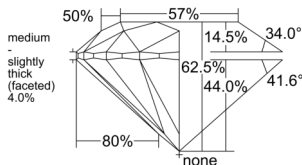

GIA®

FACSIMILE

GIA REPORT 6535178801

Verify this report at GIA.edu

GIA NATURAL DIAMOND DOSSIER®

August 20, 2025
GIA Report Number 6535178801
Shape and Cutting Style ..... Round Brilliant
Measurements ..... 4.89 - 4.93 x 3.07 mm

GRADING RESULTS

Carat Weight ..... 0.45 carat
Color Grade ..... H
Clarity Grade VVS1
Cut Grade ..... Excellent

ADDITIONAL GRADING INFORMATION

Polish ..... Excellent
Symmetry ..... Excellent
Fluorescence ..... None
Clarity Characteristics ..... Feather
Inscription(s): GIA 6535178801

PROPORTIONS

Profile to actual proportions