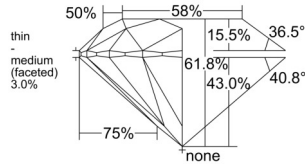

GIA®

FACSIMILE

GIA REPORT 6535192672

Verify this report at GIA.edu

GIA NATURAL DIAMOND DOSSIER®

August 21, 2025
GIA Report Number 6535192672
Shape and Cutting Style ..... Round Brilliant
Measurements ..... 4.61 - 4.64 x 2.86 mm

GRADING RESULTS

Carat Weight ..... 0.37 carat
Color Grade ..... E
Clarity Grade VS2
Cut Grade ..... Excellent

ADDITIONAL GRADING INFORMATION

Polish ..... Excellent
Symmetry ..... Excellent
Fluorescence ..... None
Clarity Characteristics ..... Crystal, Feather
Inscription(s): GIA 6535192672

PROPORTIONS

Profile to actual proportions