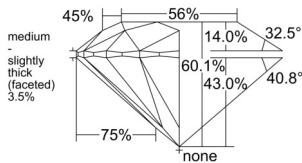

GIA®

FACSIMILE

GIA REPORT 6535203911

Verify this report at GIA.edu

GIA NATURAL DIAMOND DOSSIER®

August 23, 2025
GIA Report Number 6535203911
Shape and Cutting Style ..... Round Brilliant
Measurements ..... 4.26 - 4.29 x 2.57 mm

GRADING RESULTS

Carat Weight ..... 0.28 carat
Color Grade ..... E
Clarity Grade VVS2
Cut Grade ..... Excellent

ADDITIONAL GRADING INFORMATION

Polish ..... Very Good
Symmetry ..... Excellent
Fluorescence ..... Faint
Clarity Characteristics..... Indented Natural, Pinpoint, Natural
Inscription(s): GIA 6535203911

PROPORTIONS

Profile to actual proportions

GRADING SCALES

GIA COLOR SCALE

COLORESS	D
	E
	F
	G
	H
	I
	J
NEAR COLORESS	K
	L
FAIN	M
	N
	O
	P
VERY LIGHT	Q
	R
	S
	T
	U
	V
	W
	X
	Y
LIGHT	Z

GIA CLARITY SCALE

VERY VERY SLIGHTLY INCLUDED	FLAWLESS
	INTERNALLY FLAWLESS
VERY SLIGHTLY INCLUDED	VVS₁
	VVS₂
SLIGHTLY INCLUDED	VS₁
	VS₂
INCLUDED	SI₁
	SI₂
	I₁
	I₂
	I₃

GIA CUT SCALE

EXCELLENT
VERY GOOD
GOOD
FAIR
POOR