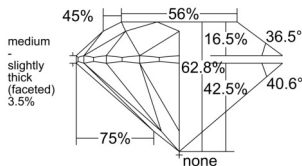

GIA®

FACSIMILE

GIA REPORT 6535222522

Verify this report at GIA.edu

GIA NATURAL DIAMOND DOSSIER®

August 25, 2025
GIA Report Number 6535222522
Shape and Cutting Style ..... Round Brilliant
Measurements ..... 5.04 - 5.07 x 3.18 mm

GRADING RESULTS

Carat Weight ..... 0.50 carat
Color Grade ..... H
Clarity Grade VS2
Cut Grade ..... Excellent

ADDITIONAL GRADING INFORMATION

Polish ..... Excellent
Symmetry ..... Excellent
Fluorescence ..... None
Clarity Characteristics ..... Crystal
Inscription(s): GIA 6535222522

PROPORTIONS

GRADING SCALES

GIA COLOR SCALE

COLOREDNESS	D
	E
	F
	G
	H
	I
	J
NEAR COLORLESS	K
	L
Faint	M
	N
	O
	P
Very Light	Q
	R
	S
	T
	U
	V
Light	W
	X
	Y
	Z

GIA CLARITY SCALE

VERY VERY SLIGHTLY INCLUDED	FLAWLESS
	INTERNALLY FLAWLESS
VERY SLIGHTLY INCLUDED	VVS₁
	VVS₂
SLIGHTLY INCLUDED	VS₁
	VS₂
INCLUDED	SI₁
	SI₂
	I₁
	I₂
	I₃

GIA CUT SCALE

EXCELLENT
VERY GOOD
GOOD
FAIR
POOR