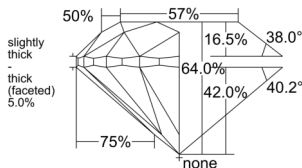

GIA®

FACSIMILE

GIA REPORT 6535233575

Verify this report at GIA.edu

GIA NATURAL DIAMOND DOSSIER®

August 26, 2025
GIA Report Number 6535233575
Shape and Cutting Style ..... Round Brilliant
Measurements ..... 4.92 - 4.96 x 3.16 mm

GRADING RESULTS

Carat Weight ..... 0.50 carat
Color Grade ..... F
Clarity Grade VS1
Cut Grade ..... Very Good

ADDITIONAL GRADING INFORMATION

Polish ..... Excellent
Symmetry ..... Very Good
Fluorescence ..... None
Clarity Characteristics ..... Crystal, Cloud
Inscription(s): GIA 6535233575

PROPORTIONS

Profile to actual proportions