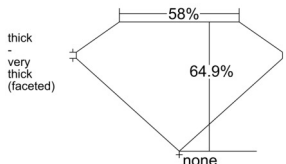

GIA®

FACSIMILE

GIA REPORT 6535235511

Verify this report at GIA.edu

GIA NATURAL DIAMOND DOSSIER®

August 26, 2025
GIA Report Number 6535235511
Shape and Cutting Style ..... Oval Brilliant
Measurements ..... 6.83 x 4.91 x 3.19 mm

GRADING RESULTS

Carat Weight ..... 0.70 carat
Color Grade ..... G
Clarity Grade VVS1

ADDITIONAL GRADING INFORMATION

Polish ..... Excellent
Symmetry ..... Excellent
Fluorescence ..... None
Clarity Characteristics ..... Pinpoint, Feather
Inscription(s): GIA 6535235511

PROPORTIONS

Profile not to actual proportions

GRADING SCALES

GIA COLOR SCALE		GIA CLARITY SCALE	
COLORLESS	D	VERY VERY SLIGHTLY INCLUDED	FLAWLESS
	E		INTERNALLY FLAWLESS
	F		VVS₁
	G		VVS₂
	H		VS₁
	I		VS₂
	J		SI₁
	K		SI₂
	L		I₁
	M		I₂
NEAR COLORLESS	N	SLIGHTLY INCLUDED	I₃
	O		
	P		
	Q		
FAINT	R		
	S		
	T		
	U		
VERT LIGHT	V		
	W		
	X		
	Y		
LIGHT	Z