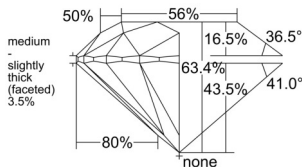

GIA®

FACSIMILE

GIA REPORT 6535241821

Verify this report at GIA.edu

GIA NATURAL DIAMOND DOSSIER®

August 29, 2025
GIA Report Number 6535241821
Shape and Cutting Style ..... Round Brilliant
Measurements ..... 4.65 - 4.68 x 2.96 mm

GRADING RESULTS

Carat Weight ..... 0.40 carat
Color Grade ..... G
Clarity Grade VVS1
Cut Grade ..... Excellent

ADDITIONAL GRADING INFORMATION

Polish ..... Excellent
Symmetry ..... Excellent
Fluorescence ..... Strong Blue
Clarity Characteristics ..... Pinpoint, Feather
Inscription(s): GIA 6535241821

PROPORTIONS

GRADING SCALES

GIA COLOR SCALE

COLOURLESS	D
	E
	F
	G
	H
	I
	J
NEAR COLOURLESS	K
	L
Faint	M
	N
	O
	P
	Q
	R
	S
	T
	U
	V
	W
	X
	Y
Light	Z

GIA CLARITY SCALE

FLAWLESS	INTERNAL FLAWLESS	
		FLAWLESS
VERY VERY SLIGHTLY INCLUDED	VVS₁	
	VVS₂	
VERY SLIGHTLY INCLUDED	VS₁	
	VS₂	
SLIGHTLY INCLUDED	SI₁	
	SI₂	
INCLUDED	I₁	
	I₂	
	I₃	

GIA CUT SCALE

EXCELLENT	
	VERY GOOD
GOOD	
FAIR	
POOR