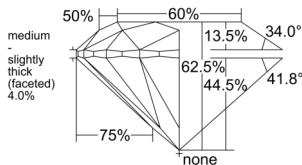

GIA®

FACSIMILE

GIA NATURAL DIAMOND DOSSIER®

August 28, 2025
GIA Report Number 6535241875
Shape and Cutting Style ..... Round Brilliant
Measurements ..... 5.19 - 5.24 x 3.26 mm

GRADING RESULTS

Carat Weight ..... 0.55 carat
Color Grade I
Clarity Grade VVS1
Cut Grade ..... Excellent

ADDITIONAL GRADING INFORMATION

Polish ..... Excellent
Symmetry ..... Excellent
Fluorescence ..... Medium Blue
Clarity Characteristics ..... Pinpoint
Inscription(s): GIA 6535241875

GIA REPORT 6535241875

Verify this report at GIA.edu

PROPORTIONS

Profile to actual proportions

GRADING SCALES

GIA COLOR SCALE	GIA CLARITY SCALE	GIA CUT SCALE
COLOURLESS	FLAWLESS	EXCELLENT
D	INTERNALLY FLAWLESS	
E	VVS₁	VERY GOOD
F		
G	VS₁	GOOD
H		
I	SI₁	FAIR
J		
K	I₁	POOR
L		
M	I₂	
N		
O	I₃	
P		
Q		
R		
S		
T		
U		
V		
W		
X		
Y		
Z