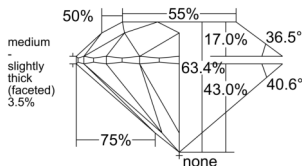

GIA®

FACSIMILE

GIA REPORT 6535242191

Verify this report at gia.edu

GIA NATURAL DIAMOND DOSSIER®

August 28, 2025
GIA Report Number 6535242191
Shape and Cutting Style ..... Round Brilliant
Measurements ..... 5.60 - 5.64 x 3.56 mm

GRADING RESULTS

Carat Weight ..... 0.70 carat
Color Grade ..... D
Clarity Grade VS2
Cut Grade ..... Excellent

ADDITIONAL GRADING INFORMATION

Polish ..... Very Good
Symmetry ..... Excellent
Fluorescence ..... None
Clarity Characteristics..... Crystal, Cloud, Feather
Inscription(s): GIA 6535242191

PROPORTIONS

GRADING SCALES

GIA COLOR SCALE	GIA CLARITY SCALE	GIA CUT SCALE
COLOURLESS	FLAWLESS	EXCELLENT
D	INTERNALLY FLAWLESS	
E	VVS₁	VERY GOOD
F		
G	VS₁	GOOD
H		
I	SI₁	FAIR
J		
K	I₁	POOR
L		
M	I₂	
N	I₃	
O		
P		
Q		
R		
S		
T		
U		
V		
W		
X		
Y		
Z