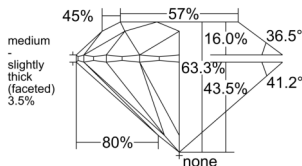

GIA®

FACSIMILE

GIA REPORT 6535242345

Verify this report at GIA.edu

GIA NATURAL DIAMOND DOSSIER®

August 29, 2025
GIA Report Number 6535242345
Shape and Cutting Style ..... Round Brilliant
Measurements ..... 4.89 - 4.92 x 3.11 mm

GRADING RESULTS

Carat Weight ..... 0.46 carat
Color Grade ..... G
Clarity Grade S11
Cut Grade ..... Excellent

ADDITIONAL GRADING INFORMATION

Polish ..... Excellent
Symmetry ..... Excellent
Fluorescence ..... None
Clarity Characteristics..... Crystal, Cloud, Feather
Inscription(s): GIA 6535242345

PROPORTIONS

GRADING SCALES

GIA COLOR SCALE

COLORLESS	D
	E
	F
	G
	H
	I
	J
NEAR COLORLESS	K
	L
FAIN	M
	N
	O
	P
VERY LIGHT	Q
	R
	S
	T
	U
	V
	W
	X
	Y
LIGHT	Z

GIA CLARITY SCALE

FLAWLESS	INTERNAL FLAWLESS	
		FLAWLESS
VERY VERY SLIGHTLY INCLUDED	VVS₁	
	VVS₂	
VERY SLIGHTLY INCLUDED	VS₁	
	VS₂	
SLIGHTLY INCLUDED	SI₁	
	SI₂	
INCLUDED	I₁	
	I₂	
	I₃	

GIA CUT SCALE

EXCELLENT
VERY GOOD
GOOD
FAIR
POOR