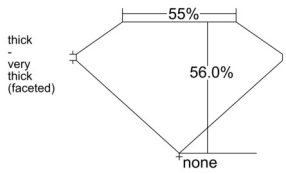

GIA®

FACSIMILE

GIA REPORT 6535258691

Verify this report at GIA.edu

GIA NATURAL DIAMOND DOSSIER®

September 01, 2025
GIA Report Number 6535258691
Shape and Cutting Style ..... Heart Brilliant
Measurements ..... 4.76 x 5.64 x 3.16 mm

GRADING RESULTS

Carat Weight ..... 0.50 carat
Color Grade ..... E
Clarity Grade VS1

ADDITIONAL GRADING INFORMATION

Polish ..... Excellent
Symmetry ..... Very Good
Fluorescence ..... None
Clarity Characteristics ..... Crystal, Needle, Pinpoint
Inscription(s): GIA 6535258691

PROPORTIONS

Profile not to actual proportions

GRADING SCALES

GIA COLOR SCALE		GIA CLARITY SCALE			
COLORLESS	D	VERY VERY SLIGHTLY INCLUDED	FLAWLESS		
	E		INTERNALLY FLAWLESS		
	F		VS₁		
	G				
	NEAR COLORLESS		H	VS₂	
			I		
	FAINT		J	SLIGHTLY INCLUDED	SI₁
			K		I₁
			L		
			M	VS₁	
VERT LIGHT		N	INCLUDED	SI₂	
		O		I₂	
	P				
	LIGHT	Q	I₃		
		R			
		S			
T					
	U				
	V				
	W				
	X				
	Y				
	Z