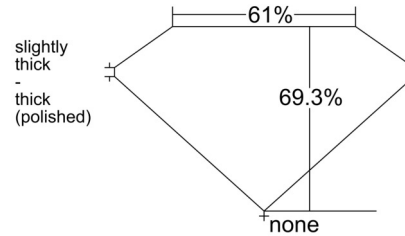

GIA NATURAL DIAMOND GRADING REPORT

September 01, 2025
 GIA Report Number 6535262836
 Shape and Cutting Style Emerald Cut
 Measurements 9.83 x 6.70 x 4.64 mm

GRADING RESULTS

Carat Weight 3.01 carat
 Color Grade F
 Clarity Grade SI1

ADDITIONAL GRADING INFORMATION

Polish Excellent
 Symmetry Excellent
 Fluorescence None
 Inscription(s): GIA 6535262836

Comments: Additional clouds are not shown. Pinpoints are not shown.

PROPORTIONS

Profile not to actual proportions

CLARITY CHARACTERISTICS

KEY TO SYMBOLS*

- Crystal
- ~ Feather
- ⊗ Cloud

* Red symbols denote internal characteristics (inclusions). Green or black symbols denote external characteristics (blemishes). Diagram is an approximate representation of the diamond, and symbols shown indicate type, position, and approximate size of clarity characteristics. All clarity characteristics may not be shown. Details of finish are not shown.