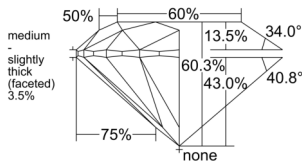

GIA®

FACSIMILE

GIA REPORT 6535263246

Verify this report at GIA.edu

GIA NATURAL DIAMOND DOSSIER®

August 29, 2025
GIA Report Number 6535263246
Shape and Cutting Style ..... Round Brilliant
Measurements ..... 4.32 - 4.36 x 2.62 mm

GRADING RESULTS

Carat Weight ..... 0.30 carat
Color Grade ..... F
Clarity Grade VVS1
Cut Grade ..... Excellent

ADDITIONAL GRADING INFORMATION

Polish ..... Excellent
Symmetry ..... Excellent
Fluorescence ..... None
Clarity Characteristics ..... Cloud
Inscription(s): GIA 6535263246

PROPORTIONS

Profile to actual proportions

GRADING SCALES

GIA COLOR SCALE	GIA CLARITY SCALE	GIA CUT SCALE	
D	FLAWLESS	EXCELLENT	
E	INTERNALLY FLAWLESS		
F		VVS₁	VERY GOOD
G	VVS₂		
H	VS₁	GOOD	
I	VS₂		
J	SI₁	FAIR	
K	SI₂		
L	I₁	POOR	
M			
N			
O	I₂		
P			
Q			
R	I₃		
S			
T			
U			
V			
W			
X			
Y			
Z