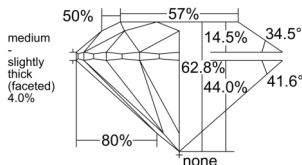

GIA®

FACSIMILE

GIA REPORT 6535263661

Verify this report at GIA.edu

GIA NATURAL DIAMOND DOSSIER®

August 30, 2025
GIA Report Number 6535263661
Shape and Cutting Style ..... Round Brilliant
Measurements ..... 5.36 - 5.39 x 3.38 mm

GRADING RESULTS

Carat Weight ..... 0.60 carat
Color Grade ..... E
Clarity Grade VVS1
Cut Grade ..... Excellent

ADDITIONAL GRADING INFORMATION

Polish ..... Excellent
Symmetry ..... Excellent
Fluorescence ..... Faint
Clarity Characteristics ..... Pinpoint, Feather
Inscription(s): GIA 6535263661

PROPORTIONS

GRADING SCALES

GIA COLOR SCALE	GIA CLARITY SCALE	GIA CUT SCALE	
D	FLAWLESS	EXCELLENT	
E	INTERNALLY FLAWLESS		
F		VVS₁	VERY GOOD
G	VVS₂		
H	VS₁	GOOD	
I	VS₂		
J	SI₁	FAIR	
K	SI₂		
L	I₁	POOR	
M			
N			
O	I₂		
P			
Q			
R	I₃		
S			
T			
U			
V			
W			
X			
Y			
Z