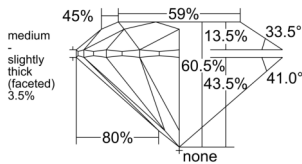

GIA®

FACSIMILE

GIA REPORT 6535265066

Verify this report at GIA.edu

GIA NATURAL DIAMOND DOSSIER®

August 29, 2025
GIA Report Number 6535265066
Shape and Cutting Style ..... Round Brilliant
Measurements ..... 4.26 - 4.28 x 2.58 mm

GRADING RESULTS

Carat Weight ..... 0.29 carat
Color Grade ..... F
Clarity Grade VS1
Cut Grade ..... Excellent

ADDITIONAL GRADING INFORMATION

Polish ..... Excellent
Symmetry ..... Excellent
Fluorescence ..... None
Clarity Characteristics..... Crystal, Feather, Cloud, Pinpoint
Inspection(s): GIA 6535265066

PROPORTIONS

Profile to actual proportions