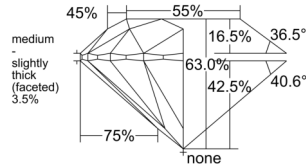

GIA®

FACSIMILE

GIA REPORT 6535272124

Verify this report at GIA.edu

GIA NATURAL DIAMOND DOSSIER®

September 01, 2025
GIA Report Number 6535272124
Shape and Cutting Style ..... Round Brilliant
Measurements ..... 5.02 - 5.06 x 3.18 mm

GRADING RESULTS

Carat Weight ..... 0.50 carat
Color Grade ..... H
Clarity Grade VVS2
Cut Grade ..... Excellent

ADDITIONAL GRADING INFORMATION

Polish ..... Excellent
Symmetry ..... Excellent
Fluorescence ..... Faint
Clarity Characteristics...**Needle, Cloud, Feather, Indented Natural**
Inscription(s): GIA 6535272124

PROPORTIONS

Profile to actual proportions