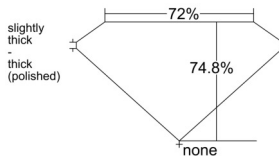

GIA®

FACSIMILE

GIA REPORT 6535276403

Verify this report at GIA.edu

GIA NATURAL DIAMOND DOSSIER®

September 02, 2025
GIA Report Number 6535276403
Shape and Cutting Style ..... Square Modified Brilliant
Measurements ..... 5.13 x 5.13 x 3.84 mm

GRADING RESULTS

Carat Weight ..... 0.90 carat
Color Grade I
Clarity Grade VVS1

ADDITIONAL GRADING INFORMATION

Polish ..... Excellent
Symmetry ..... Very Good
Fluorescence ..... None
Clarity Characteristics ..... Feather, Cavity
Inscription(s): GIA 6535276403

PROPORTIONS

Profile not to actual proportions

GRADING SCALES

GIA COLOR SCALE		GIA CLARITY SCALE			
COLORLESS	D	VERY VERY SLIGHTLY INCLUDED	FLAWLESS		
	E		INTERNALLY FLAWLESS		
	F		VVS₁		
	G		VVS₂		
	NEAR COLORLESS	H	VERY SLIGHTLY INCLUDED	VS₁	
		I		VS₂	
		FAINT	J	SLIGHTLY INCLUDED	I₁
			K		I₂
	L		I₃		
	LIGHT		M	INCLUDED	
N					
O					
P					
Q					
R