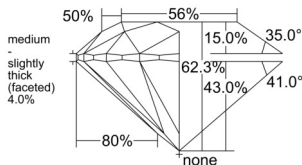

GIA®

FACSIMILE

GIA REPORT 6535279948

Verify this report at GIA.edu

GIA NATURAL DIAMOND DOSSIER®

September 03, 2025
GIA Report Number 6535279948
Shape and Cutting Style ..... Round Brilliant
Measurements ..... 5.38 - 5.41 x 3.36 mm

GRADING RESULTS

Carat Weight ..... 0.60 carat
Color Grade ..... F
Clarity Grade S11
Cut Grade ..... Excellent

ADDITIONAL GRADING INFORMATION

Polish ..... Excellent
Symmetry ..... Excellent
Fluorescence ..... Medium Blue
Clarity Characteristics ..... Crystal
Inscription(s): GIA 6535279948

PROPORTIONS

Profile to actual proportions

GRADING SCALES

GIA COLOR SCALE

COLOURESS	D
	E
	F
	G
	H
	I
	J
NEAR COLOURESS	K
	L
FAIN	M
	N
	O
	P
VERY LIGHT	Q
	R
	S
	T
	U
	V
LIGHT	W
	X
	Y
	Z

GIA CLARITY SCALE

FLAWLESS	INTERNAL FLAWLESS	
		EXCELLENT
VERY VERY SLIGHTLY INCLUDED	VVS₁	VERY GOOD
VERY SLIGHTLY INCLUDED	VVS₂	
SLIGHTLY INCLUDED	VS₁	GOOD
	VS₂	
INCLUDED	S1₁	FAIR
	S1₂	
	I₁	POOR
	I₂	
	I₃