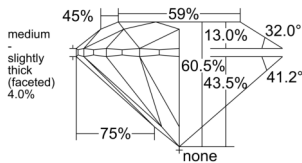

GIA®

FACSIMILE

GIA REPORT 6535282958

Verify this report at GIA.edu

GIA NATURAL DIAMOND DOSSIER®

September 01, 2025
GIA Report Number 6535282958
Shape and Cutting Style ..... Round Brilliant
Measurements ..... 5.00 - 5.02 x 3.03 mm

GRADING RESULTS

Carat Weight ..... 0.46 carat
Color Grade ..... G
Clarity Grade VS1
Cut Grade ..... Excellent

ADDITIONAL GRADING INFORMATION

Polish ..... Excellent
Symmetry ..... Excellent
Fluorescence ..... None
Clarity Characteristics ..... Cloud, Pinpoint
Inscription(s): GIA 6535282958

PROPORTIONS

Profile to actual proportions

GRADING SCALES

GIA COLOR SCALE	GIA CLARITY SCALE	GIA CUT SCALE
COLOURLESS	FLAWLESS	EXCELLENT
D	INTERNALLY FLAWLESS	
E	VVS₁	VERY GOOD
F		
G	VS₁	GOOD
H		
I	SI₁	FAIR
J		
K	I₁	POOR
L		
M	I₂	
N		
O	I₃	
P		
Q		
R		
S		
T		
U		
V		
W		
X		
Y		
Z