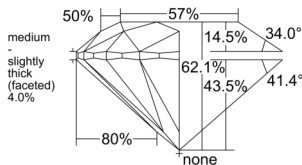

GIA®

FACSIMILE

GIA REPORT 6535285286

Verify this report at GIA.edu

GIA NATURAL DIAMOND DOSSIER®

September 01, 2025
GIA Report Number 6535285286
Shape and Cutting Style ..... Round Brilliant
Measurements ..... 4.43 - 4.46 x 2.76 mm

GRADING RESULTS

Carat Weight ..... 0.33 carat
Color Grade ..... D
Clarity Grade VS1
Cut Grade ..... Excellent

ADDITIONAL GRADING INFORMATION

Polish ..... Excellent
Symmetry ..... Excellent
Fluorescence ..... None
Clarity Characteristics ..... Crystal
Inscription(s): GIA 6535285286

PROPORTIONS

GRADING SCALES

GIA COLOR SCALE	GIA CLARITY SCALE	GIA CUT SCALE	
D	FLAWLESS	EXCELLENT	
E	INTERNALLY FLAWLESS		
F		VVS₁	VERY GOOD
G	VVS₂		
H	VS₁	GOOD	
I	VS₂		
J	SI₁	FAIR	
K	SI₂		
L	I₁	POOR	
M	I₂		
N	I₃		
O			
P			
Q			
R			
S			
T			
U			
V			
W			
X			
Y			
Z