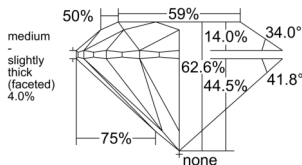

GIA®

FACSIMILE

GIA REPORT 6535291539

Verify this report at GIA.edu

GIA NATURAL DIAMOND DOSSIER®

September 02, 2025
GIA Report Number 6535291539
Shape and Cutting Style ..... Round Brilliant
Measurements ..... 5.41 - 5.45 x 3.40 mm

GRADING RESULTS

Carat Weight ..... 0.62 carat
Color Grade ..... E
Clarity Grade VVS2
Cut Grade ..... Excellent

ADDITIONAL GRADING INFORMATION

Polish ..... Excellent
Symmetry ..... Excellent
Fluorescence ..... Faint
Clarity Characteristics ..... Feather, Needle, Pinpoint
Inscription(s): GIA 6535291539

PROPORTIONS

Profile to actual proportions