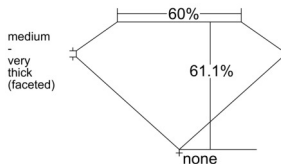

GIA®

FACSIMILE

GIA REPORT 6535303985

Verify this report at GIA.edu

GIA NATURAL DIAMOND DOSSIER®

September 04, 2025
GIA Report Number 6535303985
Shape and Cutting Style ..... Oval Brilliant
Measurements ..... 6.30 x 4.52 x 2.76 mm

GRADING RESULTS

Carat Weight ..... 0.50 carat
Color Grade ..... E
Clarity Grade VS1

ADDITIONAL GRADING INFORMATION

Polish ..... Excellent
Symmetry ..... Very Good
Fluorescence ..... Faint
Clarity Characteristics..... Crystal, Needle, Indented Natural
Inspection(s): GIA 6535303985

PROPORTIONS

Profile not to actual proportions

GRADING SCALES

GIA COLOR SCALE		GIA CLARITY SCALE			
COLORLESS	D	VERY VERY SLIGHTLY INCLUDED	FLAWLESS		
	E		INTERNALLY FLAWLESS		
	F	VERY SLIGHTLY INCLUDED	VS₁		
	G		VS₂		
	H		VS₁		
	NEAR COLORLESS	I	SLIGHTLY INCLUDED	VS₂	
		J		SI₁	
		FAINT	K	INCLUDED	SI₂
			L		I₁
			M		I₂
VERT LIGHT	N	INCLUDED	I₃		
	O				
	P				
	Q				
	R				
LIGHT	S				
	T				
	U				
	V				
	W				
X					
Y					
Z